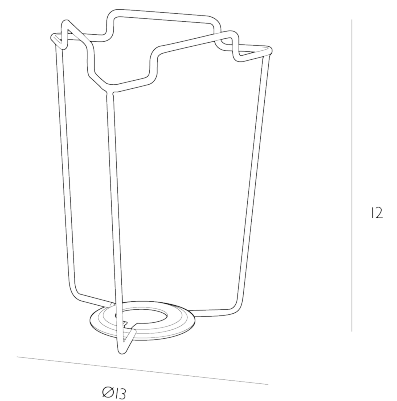

### *Carrier 4 Inch*

White shade carrier - height 12cm

---

## SPECIFICATIONS:

Product code:	SHA84
Measurements:	H12 x Ø13cm
Finish:	White
Material:	Metal
Shade Included:	Not Required
Suitable:	Indoor
Nett Weight (kg):	0.1 kg