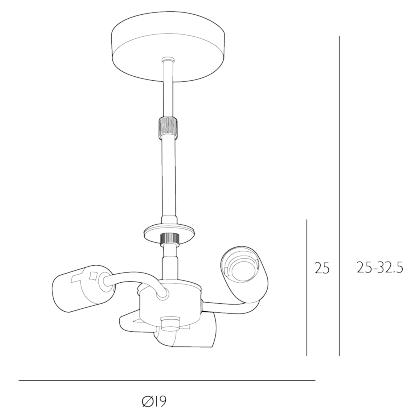

3

*Light Semi Flush Suspension Polished Chrome*

3 Light Semi-Flush suspension in a polished chrome finish.

The Accessories is sold as a fitting only; shades are sold separately.

Height is adjustable at the point of installation (25-32.5cm).

Bulb not included; takes 3 x 60W max ES GLS

Dimmable when paired with suitable bulbs.

---

## SPECIFICATIONS:

Product code:	SF5350
Measurements:	H min25 - max33 x Ø19cm
Fixing Plate Dimensions:	H2.5 x Ø12cm
Lamp Replaceable:	Yes
Finish:	Polished Chrome
Material:	Metal
Shade Included:	Fitting Only
Primary Bulb Detail:	3 x 60w max ES GLS
Bulb Included:	Lamps not included
Suitable:	Indoor
Electrical Class:	Class I - Earthed
Nett Weight (kg):	0.6 kg ± 0.05