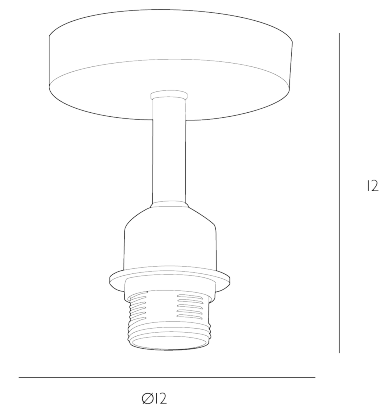

SF0175

Semi Flush Suspension Antique Brass Bracket Only

Light Semi-Flush ceiling light with an antique brass finish. We've designed this simple fitting to be perfect for use with shades and easy fits, we think the 12cm drop is perfect for letting just enough light out from above a shade to allow a softer more even light to the room. We love using it with our Ronda range of Easy-Fit Pendant's that come with a frosted acrylic diffuser. But it also works great with our glass Easy-Fit Pendant's or anything with an E27 shade ring.

The Accessories is sold as a fitting only; shades are sold separately.
Bulb not included; takes 1 x 60W max ES GLS
Dimmable when paired with suitable bulbs.

SPECIFICATIONS:

Product code:	SF0175
Measurements:	H12 x Ø12cm
Fixing Plate Dimensions:	H2.5 x Ø12cm
Primary Associated Shade:	AIS6503
Finish:	Antique Brass
Material:	Metal
Shade Included:	Fitting Only
Primary Bulb Detail:	1 x 60w max ES GLS
Bulb Included:	Lamp not included
Suitable:	Indoor
Electrical Class:	Class I - Earthed
Nett Weight (kg):	0.3 kg ±