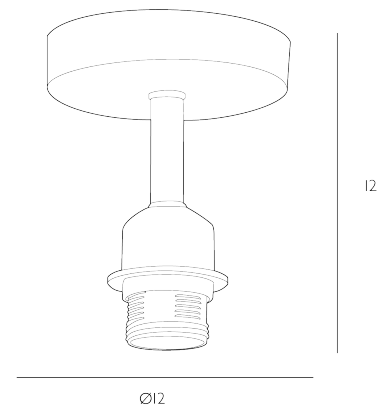

SF0150

Semi Flush Suspension Polished Chrome Bracket Only

Semi-Flush ceiling light with a polished chrome finish. We've designed this simple fitting to be perfect for use with shades and easy fits, we think the 12cm drop is perfect for letting just enough light out from above a shade to allow a softer more even light to the room.

Bulb not included; takes 1 x 60W max ES GLS

Dimmable when paired with suitable bulbs.

SPECIFICATIONS:

Product code:	SF0150
Measurements:	H12 x Ø12cm
Fixing Plate Dimensions:	H2.5 x Ø12cm
Primary Associated Shade:	AIS6503
Lamp Replaceable:	Yes
Finish:	Polished Chrome
Material:	Metal
Shade Included:	Fitting Only
Primary Bulb Detail:	1 x 60w max ES GLS
Bulb Included:	Lamp not included
Suitable:	Indoor
Electrical Class:	Class 1 - Earthed
Nett Weight (kg):	0.2 kg
	±