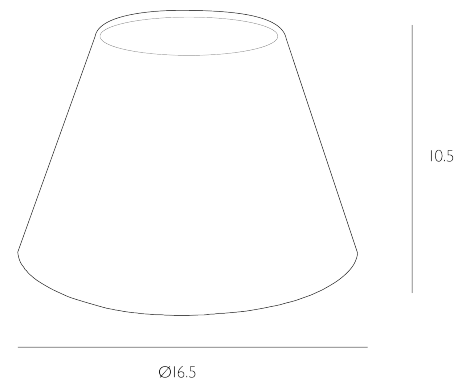

ROHAN

Bespoke Fabric Tapered Drum Shade 16.5cm

The Rohan is a rolled edge candle clip shade.

Bulb not included; takes 1 x 40W max SES CNDL

Bespoke Shades

Our high quality fabric shades, hand crafted in our Oxfordshire workshop by our sister brand The Light Shade Studio, with a choice of luxurious fabrics in 100% Dupion Silk, Satin or Linen in an array of shapes, sizes, and colours. If you would like to supply your own fabric, then please contact us to discuss your personalised requirements. Customise your shade by using our product configurator to see your design before placing an order.

SPECIFICATIONS:

Product code:	ROH07
Measurements:	H10.5 x Ø16.5cm
Lamp Replaceable:	Yes
Finish:	Bespoke
Material:	Fabric
Shade Included:	Shade Only
Primary Bulb Detail:	1 x 40w max SES CNDL
Bulb Included:	Lamp not included
Suitable:	Indoor
Nett Weight (kg):	0.1 kg