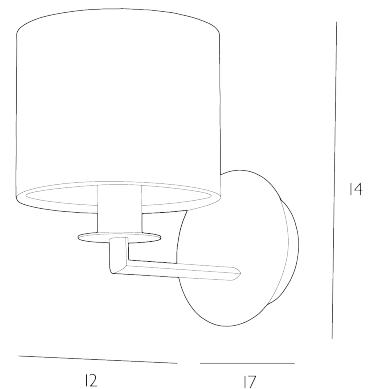

## SPECIFICATIONS:

Product code:	REX0738
Measurements:	D17 x H14 x W12cm
Finish:	Satin Nickel
Material:	Metal
Shade Included:	Shade Inc
Primary Bulb Detail:	1 x 40w max SES GB
Bulb Included:	Lamp not included
Recommended Lamp:	BUL-E14-LED-15
Switch Type:	Pull Cord
Suitable:	Indoor
Electrical Class:	Class 2 - Double Insulated
Nett Weight (kg):	0.5 kg
	 