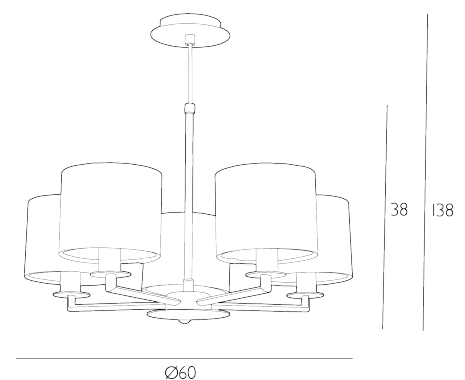

The Rex comes complete with a Bespoke Fabric Drum shade. Height is adjustable at the point of installation (38-138cm). Bulb not included; takes 5 x 40W max SES GB. We recommend our BUL-E14-LED-15 bulb. [Click here to shop.](#) Dimmable when paired with suitable bulbs.

SPECIFICATIONS:

Product code:	REX0538
Measurements:	H min38 - max138 x Ø45cm
Finish:	Satin Nickel
Material:	Metal
Cable Colour:	Braided Black
Shade Included:	Shade Inc
Primary Bulb Detail:	5 x 40w max SES GB
Bulb Included:	Lamps not included
Recommended Lamp:	BUL-E14-LED-15
Suitable:	Indoor
Electrical Class:	Class I - Earthed
Nett Weight (kg):	2.2 kg