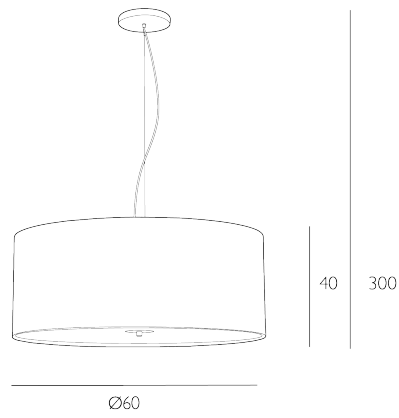

RENOIR

3 Light Pendant Bespoke and Polished Chrome With Bespoke Shade

The luxurious Renoir 60cm three light pendant, designed to achieve maximum impact and creating a bold statement within any interiors scheme. Sitting neatly at the base of the shade is a frosted glass diffuser, retained by a polished chrome plate and decorative finial and clips

The Renoir comes complete with a bespoke fabric shade.

The Renoir comes complete with a Bespoke Fabric Drum shade. Height is adjustable at the point of installation (40-300cm). Bulb not included; takes 3 x 60W max ES GLS. We recommend our BUL-E27-LED-17 bulb. [Click here to shop.](#) Dimmable when paired with suitable bulbs.

SPECIFICATIONS:

Product code:	REN17
Measurements:	H min40 - max300 x Ø60cm
Fixing Plate Dimensions:	H2 x Ø12cm
Lamp Replaceable:	Yes
Finish:	Bespoke & Polished Chrome
Material:	Fabric & Metal
Cable Colour:	Clear
Shade Included:	Shade Inc
Primary Bulb Detail:	3 x 60w max ES GLS
Bulb Included:	Lamps not included
Recommended Lamp:	BUL-E27-LED-17
Suitable:	Indoor
Electrical Class:	Class I - Earthed

Nett Weight (kg): 0.7 kg
± 0.1

Additional Information:

Lamps not included. We recommend our BUL-E27-LED-17 bulb | Supplied with Bespoke Fabric shade | Height is adjustable at the point of installation (40-300cm)