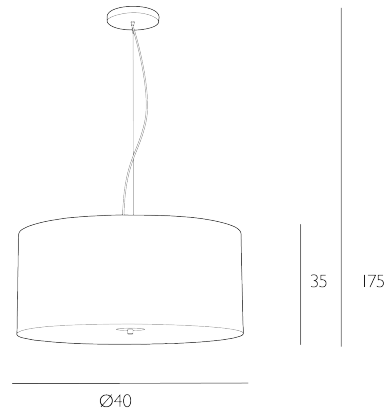

± H/A

Additional Information:

Lamps not included. We recommend our BUL-E27-LED-17 bulb | Supplied with Bespoke Fabric shade | Height is adjustable at the point of installation (35-175cm)

www.davidhuntlighting.co.uk

| sales@davidhuntlighting.co.uk

| 01295 672 628