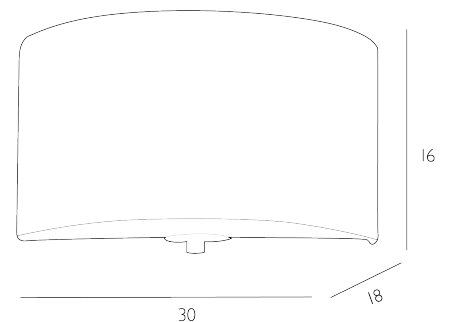

RENOIR

Wall Light Bespoke and Polished Chrome With Bespoke Shade

The Renoir wall light, designed to provide a modern, stylish lighting solution. Sitting neatly at the base of the shade is a frosted glass diffuser, retained by a polished chrome plate and decorative finial and clips

The Renoir comes complete with a bespoke fabric shade.

The Renoir comes complete with a Bespoke Fabric Half drum shade. Bulb not included; takes 1 x 60W max ES GLS. We recommend our BUL-E27-LED-17 bulb. [Click here to shop.](#)
Dimmable when paired with suitable bulbs.

SPECIFICATIONS:

Product code:	REN07
Measurements:	D18 x H16 x W30cm
Lamp Replaceable:	Yes
Finish:	Bespoke & Polished Chrome
Material:	Fabric & Metal
Shade Included:	Shade Inc
Primary Bulb Detail:	1 x 60w max ES GLS
Bulb Included:	Lamp not included
Recommended Lamp:	BUL-E27-LED-17
Suitable:	Indoor
Electrical Class:	Class I - Earthed
Nett Weight (kg):	0.7 kg
	±