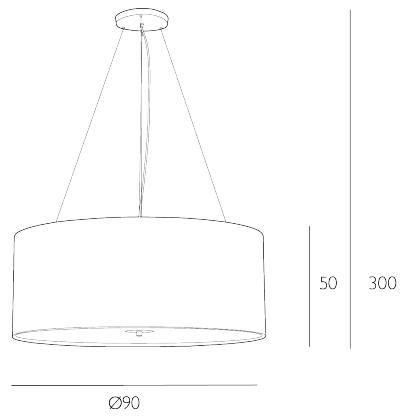

RENOIR

6 Light Pendant Bespoke and Polished Chrome With Bespoke Shade

The luxuriously oversized Renoir 90cm six light pendant, designed to achieve maximum impact and creating a bold statement within any interiors scheme. Sitting neatly at the base of the shade is a frosted glass diffuser, retained by a polished chrome plate and decorative finial and clips

The Renoir comes complete with a bespoke fabric shade.

The Renoir comes complete with a Bespoke Fabric Drum shade. Height is adjustable at the point of installation (50-300cm). Bulb not included; takes 6 x 60W max ES GLS. We recommend our BUL-E27-LED-17 bulb. [Click here to shop.](#) Dimmable when paired with suitable bulbs.

SPECIFICATIONS:

Product code:	REN06
Measurements:	H min50 - max300 x Ø90cm
Lamp Replaceable:	Yes
Finish:	Bespoke & Polished Chrome
Material:	Fabric & Metal
Shade Included:	Shade Inc
Primary Bulb Detail:	6 x 60w max ES GLS
Bulb Included:	Lamps not included
Recommended Lamp:	BUL-E27-LED-17
Suitable:	Indoor
Electrical Class:	Class I - Earthed
Nett Weight (kg):	12.3 kg
	⚡ HIA