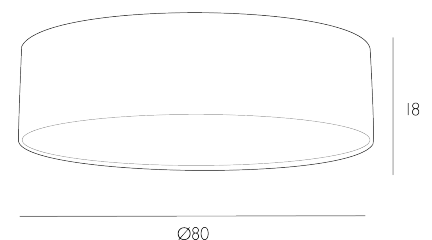

### *4 Light Flush Bespoke and Polished Chrome With Bespoke Shade*

Our large Paolo Ceiling fitting combines a shallow bespoke drum shade with a white cotton diffuser which provides a soft and even distribution of light. The shade sits neatly to the ceiling and the minimal height of the shade makes it a popular choice for areas with low ceilings. The outer shade is manufactured using a natural handwoven 100% silk dupion with a clean rolled edge finish.

The Paolo comes complete with a Bespoke Fabric Drum shade. Height is adjustable at the point of installation (15-15cm). Bulb not included; takes 4 x 20W max ES GLS. We recommend our BUL-E27-LED-17 bulb. [Click here to shop.](#) Dimmable when paired with suitable bulbs.

## SPECIFICATIONS:

Product code:	PAO48
Measurements:	H min 15 - max 15 x Ø80cm
Lamp Replaceable:	Yes
Finish:	Bespoke & Polished Chrome
Material:	Fabric & Metal
Shade Included:	Shade Inc
Primary Bulb Detail:	4 x 20w max ES GLS
Bulb Included:	Lamps not included
Recommended Lamp:	BUL-E27-LED-17
Suitable:	Indoor
Electrical Class:	Class 1 - Earthed
Nett Weight (kg):	2.3 kg
	⚡ HIA