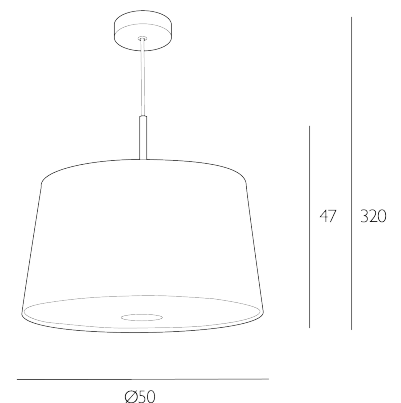

The Naseby comes complete with a bespoke fabric shade.

The Naseby comes complete with a Bespoke Fabric Tapered drum shade. Height is adjustable at the point of installation (47-320cm). Bulb not included; takes 3 x 60W max ES GLS. We recommend our BUL-E27-LED-17 bulb. [Click here to shop.](#) Dimmable when paired with suitable bulbs.

## SPECIFICATIONS:

Product code:	NAS50
Measurements:	H min47 - max320 x Ø50cm
Shade Dimensions:	H29.5 x Ø50cm
Lamp Replaceable:	Yes
Finish:	Bespoke & Polished Chrome
Material:	Fabric & Metal
Cable Colour:	Clear
Shade Included:	Shade Inc
Primary Bulb Detail:	3 x 60w max ES GLS
Bulb Included:	Lamps not included
Recommended Lamp:	BUL-E27-LED-17
Suitable:	Indoor
Electrical Class:	Class 1 - Earthed
Nett Weight (kg):	2 kg
	⚡ HIA