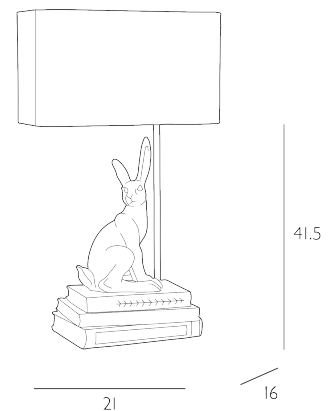

HOPPER

Table Lamp Pewter Base Only

Our Hopper table lamp featuring our favourite little hare, in our pewter resin finish with matching metalwork and coordinating braided cable.

Bulb not included; takes 1 x 60W max BC GB. We recommend our BUL-B22-LED-3 bulb. Click here to shop.

SPECIFICATIONS:

Product code:	HOP4267R
Measurements:	D16 x H42 x W21 cm
Dimension With Shade:	D16 x H53 x W30cm
Primary Associated Shade:	ZOF11
Lamp Replaceable:	Yes
Finish:	Pewter
Material:	Resin
Cable Colour:	Braided Silver
Shade Included:	Not Required
Primary Bulb Detail:	1 x 60w max B22 GB
Bulb Included:	Lamp not included
Recommended Lamp:	BUL-B22-LED-3
Switch Type:	Push Bar
Suitable:	Indoor
Electrical Class:	Class I - Earthed
Nett Weight (kg):	3.2 kg
	± 0.1