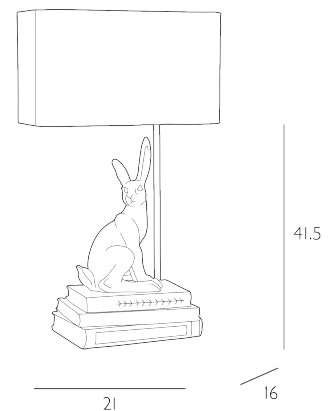

HOPPER

Table Lamp Bronze Base Only

Our Hopper table lamp featuring our favourite little hare, in our bronze resin finish with antique brass metalwork and coordinating braided cable.

The Hopper is a base only product; shade sold separately. We recommend our ZOF11 shade. Click here to shop.

Bulb not included; takes 1 x 60W max BC GB. We recommend our BUL-B22-LED-3 bulb. Click here to shop.

SPECIFICATIONS:

Product code:	HOP4263R
Measurements:	D16 x H42 x W21 cm
Primary Associated Shade:	ZOF11
Lamp Replaceable:	Yes
Finish:	Bronze
Material:	Resin
Cable Colour:	Braided Brown
Shade Included:	Base Only
Primary Bulb Detail:	1 x 60w max B22 GB
Bulb Included:	Lamp not included
Recommended Lamp:	BUL-B22-LED-3
Switch Type:	Push Bar
Suitable:	Indoor
Electrical Class:	Class I - Earthed
Nett Weight (kg):	3.2 kg
	⚡