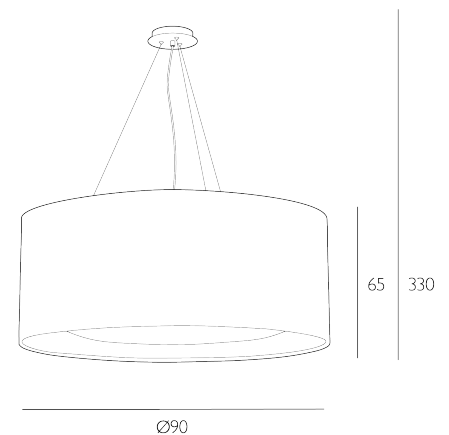

HOCKNEY

6 Light Pendant With Bespoke Shade 90cm

The Hockney three pendant combines a contemporary shallow drum shade with a flawless rolled edge finish. It features a multi light electrified suspension, polished chrome ceiling cup and coordinating baffle.

The Hockney comes complete with a bespoke fabric shade.

The Hockney comes complete with a Bespoke Fabric Drum shade. Height is adjustable at the point of installation (65-330cm). Bulb not included; takes 6 x 60W max ES GLS. We recommend our BUL-E27-LED-16 bulb. [Click here to shop.](#) Dimmable when paired with suitable bulbs.

SPECIFICATIONS:

Product code:	HOC90
Measurements:	H min65 - max330 x Ø90cm
Shade Dimensions:	H65 x Ø90cm
Lamp Replaceable:	Yes
Finish:	Bespoke & Polished Chrome
Material:	Fabric & Metal
Cable Colour:	Clear
Shade Included:	Shade Inc
Primary Bulb Detail:	6 x 60w max ES GLS
Bulb Included:	Lamps not included
Recommended Lamp:	BUL-E27-LED-16
Suitable:	Indoor
Electrical Class:	Class I - Earthed
Nett Weight (kg):	1.2 kg
	± 0.1A