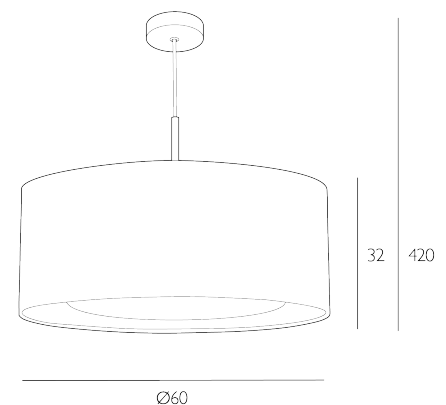

HOCKNEY

3 Light Pendant With Bespoke Shade 60cm

The Hockney three pendant combines a contemporary shallow drum shade with a flawless rolled edge finish. It features a multi light electrified suspension, polished chrome ceiling cup and coordinating baffle.

The Hockney comes complete with a bespoke fabric shade.

The Hockney comes complete with a Bespoke Fabric Drum shade. Height is adjustable at the point of installation (32-420cm). Bulb not included; takes 3 x 60W max ES GLS. We recommend our BUL-E27-LED-16 bulb. [Click here to shop.](#) Dimmable when paired with suitable bulbs.

SPECIFICATIONS:

| | |
|----------------------|---------------------------|
| Product code: | HOC60 |
| Measurements: | H min32 - max420 x Ø60cm |
| Shade Dimensions: | H25 x Ø60cm |
| Lamp Replaceable: | Yes |
| Finish: | Bespoke & Polished Chrome |
| Material: | Fabric & Metal |
| Cable Colour: | Clear |
| Shade Included: | Shade Inc |
| Primary Bulb Detail: | 3 x 60w max ES GLS |
| Bulb Included: | Lamps not included |
| Recommended Lamp: | BUL-E27-LED-16 |
| Suitable: | Indoor |
| Electrical Class: | Class I - Earthed |
| Nett Weight (kg): | 0.7 kg |
| | ± 0.1A |