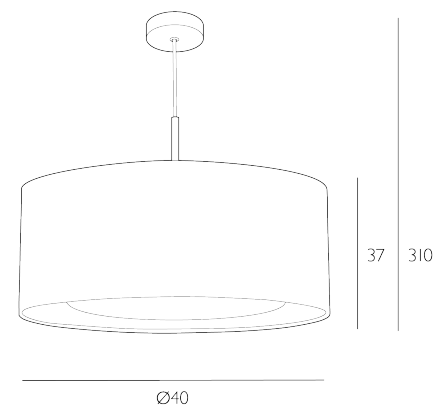

HOCKNEY

3 Light Pendant With Bespoke Shade 40cm

The Hockney three pendant combines a contemporary shallow drum shade with a flawless rolled edge finish. It features a multi light electrified suspension, polished chrome ceiling cup and coordinating baffle.

The Hockney comes complete with a bespoke fabric shade.

The Hockney comes complete with a Bespoke Fabric Drum shade. Height is adjustable at the point of installation (37-310cm). Bulb not included; takes 3 x 60W max ES GLS. We recommend our BUL-E27-LED-16 bulb. [Click here to shop.](#) Dimmable when paired with suitable bulbs.

SPECIFICATIONS:

Product code:	HOC40
Measurements:	H min37 - max310 x Ø40cm
Shade Dimensions:	H20 x Ø40cm
Lamp Replaceable:	Yes
Finish:	Bespoke & Polished Chrome
Material:	Fabric & Metal
Cable Colour:	Clear
Shade Included:	Shade Inc
Primary Bulb Detail:	3 x 60w max ES GLS
Bulb Included:	Lamps not included
Recommended Lamp:	BUL-E27-LED-16
Suitable:	Indoor
Electrical Class:	Class I - Earthed
Nett Weight (kg):	0.7 kg
	± 0.1A