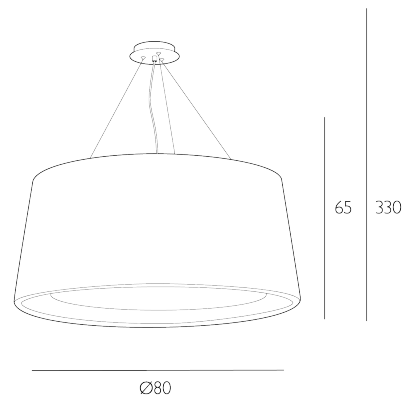

The Hastings comes complete with a Bespoke Fabric Drum shade. Height is adjustable at the point of installation (65-330cm). Bulb not included; takes 6 x 60W max ES GLS. We recommend our BUL-E27-LED-16 bulb. [Click here to shop.](#)
Dimmable when paired with suitable bulbs.

SPECIFICATIONS:

Product code:	HAS80
Measurements:	H min65 - max330 x Ø80cm
Lamp Replaceable:	Yes
Finish:	Bespoke & Polished Chrome
Material:	Fabric & Metal
Cable Colour:	Clear
Shade Included:	Shade Inc
Primary Bulb Detail:	6 x 60w max ES GLS
Bulb Included:	Lamps not included
Recommended Lamp:	BUL-E27-LED-16
Suitable:	Indoor
Electrical Class:	Class I - Earthed

Nett Weight (kg): 2.5 kg
± 0.1

Additional Information:

Lamps not included. We recommend our BUL-E27-LED-16 bulb | Supplied with Bespoke Fabric shade | Height is adjustable at the point of installation (65-330cm)