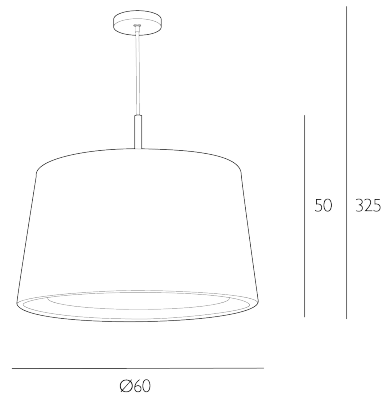

The Hastings comes complete with a Bespoke Fabric Tapered drum shade. Height is adjustable at the point of installation (50-325cm). Bulb not included; takes 3 x 60W max ES GLS. We recommend our BUL-E27-LED-16 bulb. [Click here to shop.](#)
Dimmable when paired with suitable bulbs.

SPECIFICATIONS:

Product code:	HAS60
Measurements:	H min50 - max325 x Ø60cm
Shade Dimensions:	H33 x Ø60cm
Lamp Replaceable:	Yes
Finish:	Bespoke & Polished Chrome
Material:	Fabric & Metal
Cable Colour:	Clear
Shade Included:	Shade Inc
Primary Bulb Detail:	3 x 60w max ES GLS
Bulb Included:	Lamps not included
Recommended Lamp:	BUL-E27-LED-16
Suitable:	Indoor

Electrical Class:
Nett Weight (kg):

Class I - Earthed
1.2 kg
 $\frac{1}{2}$ $\frac{1}{4}$

Additional Information:

Lamps not included. We recommend our BUL-E27-LED-I 6 bulb | Supplied with Bespoke Fabric shade | Height is adjustable at the point of installation (50-325cm)