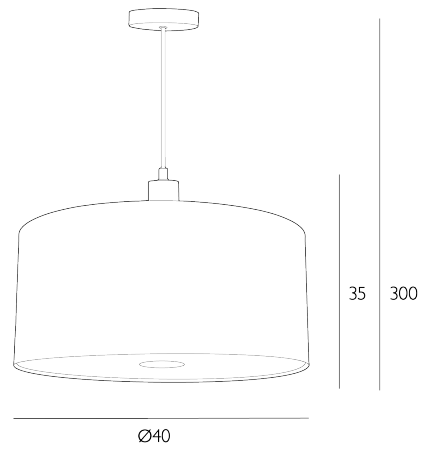

ELLINGTON

3 Light Pendant Polished Chrome With Bespoke Shade

This versatile and stylish shallow drum 3 light pendant creates a statement in any contemporary interior scheme. Shades are produced with a sharp rolled edge finish, crafted individually by hand in our UK workshop. The pendant is supplied with a frosted acrylic diffuser which neatly sits at the base of the shade, giving a beautifully diffused effect onto the area below. The diffuser is finished with a polished chrome decorative plate which is complemented by a matching ceiling plate and riser stem.

The Ellington comes complete with a Bespoke Fabric Drum shade. Height is adjustable at the point of installation (35-300cm). Bulb not included; takes 3 x 60W max ES GLS. We recommend our BUL-E27-LED-17 bulb. [Click here to shop.](#) Dimmable when paired with suitable bulbs.

SPECIFICATIONS:

Product code:	ELL10
Measurements:	H min35 - max300 x Ø40cm
Lamp Replaceable:	Yes
Finish:	Polished Chrome
Material:	Fabric & Metal
Shade Included:	Shade Inc
Primary Bulb Detail:	3 x 60w max ES GLS
Bulb Included:	Lamps not included
Recommended Lamp:	BUL-E27-LED-17
Suitable:	Indoor
Electrical Class:	Class I - Earthed
Nett Weight (kg):	1.1 kg
	± 0.1A