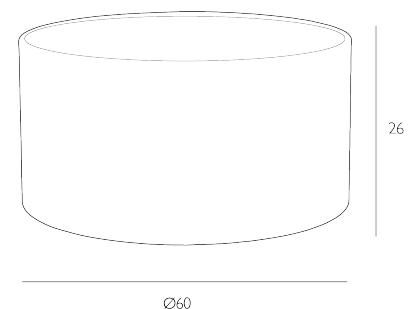

## SPECIFICATIONS:

|                      |                                    |
|----------------------|------------------------------------|
| Product code:        | DRS60                              |
| Measurements:        | H26 x Ø60cm                        |
| Lamp Replaceable:    | Yes                                |
| Finish:              | Bespoke                            |
| Material:            | Fabric                             |
| Shade Included:      | Shade Only                         |
| Primary Bulb Detail: | 1 x 60w max E27 (with E14 Reducer) |
| Bulb Included:       | Lamp not included                  |
| Recommended Lamp:    | BUL-E27-LED-I6                     |
| Suitable:            | Indoor                             |
| Nett Weight (kg):    | 1.4 kg                             |