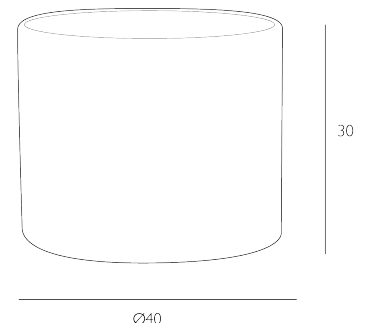

MEDIUM

Drum Bespoke Fabric Drum Shade 40cm

A classic medium height drum shade with a sharp rolled edge finish.

Comes with a reducer ring so it is suitable for both E27 and E14 fittings.

To enhance the look, why not check out our Shade Accessories.

SPECIFICATIONS:

Product code:	DRM40
Measurements:	H30 x Ø40cm
Lamp Replaceable:	Yes
Finish:	Bespoke
Material:	Fabric
Shade Included:	Shade Only
Primary Bulb Detail:	1 x 60w max E27 (with E14 Reducer)
Bulb Included:	Lamp not included
Recommended Lamp:	BUL-E27-LED-I6
Suitable:	Indoor
Nett Weight (kg):	0.7 kg