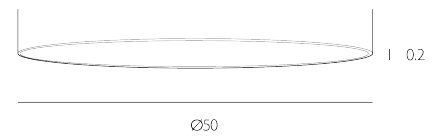

COTTON

Diffuser For 50cm Shade

Crafted from crisp white cotton, this elegant shade diffuser brings a soft, refined finish to any interior. Designed to gently filter light, it creates a warm, even glow that enhances both classic and contemporary spaces. Available in a range of sizes to suit your fitting, the clean silhouette and natural texture offer timeless versatility.

SPECIFICATIONS:

Product code:	DIF202
Measurements:	H1 x Ø50cm
Finish:	White
Material:	Fabric
Shade Included:	Not Required
Suitable:	Indoor
Nett Weight (kg):	0.2 kg

Additional Information:

www.davidhuntlighting.co.uk