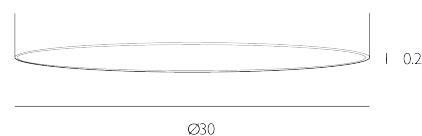

### *Diffuser For 30cm Shade*

Crafted from crisp white cotton, this elegant shade diffuser brings a soft, refined finish to any interior. Designed to gently filter light, it creates a warm, even glow that enhances both classic and contemporary spaces. Available in a range of sizes to suit your fitting, the clean silhouette and natural texture offer timeless versatility.

## SPECIFICATIONS:

Product code:	DIF122
Measurements:	H1 x Ø30cm
Finish:	White
Material:	Fabric
Shade Included:	Not Required
Suitable:	Indoor
Nett Weight (kg):	0.1 kg