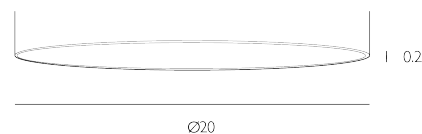

COTTON

Diffuser For 20cm Shade

Crafted from crisp white cotton, this elegant shade diffuser brings a soft, refined finish to any interior. Designed to gently filter light, it creates a warm, even glow that enhances both classic and contemporary spaces. Available in a range of sizes to suit your fitting, the clean silhouette and natural texture offer timeless versatility.

SPECIFICATIONS:

Product code:	DIF082
Measurements:	H0.5 x Ø20cm
Finish:	White
Material:	Fabric
Shade Included:	Not Required
Suitable:	Indoor
Nett Weight (kg):	0.1 kg

Additional Information:

www.davidhuntlighting.co.uk