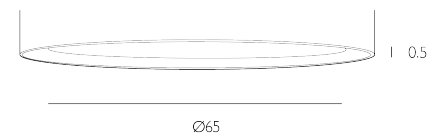

SPECIFICATIONS:

Product code:	BAF6599
Measurements:	H1 x Ø65cm
Finish:	Bespoke
Material:	Fabric
Shade Included:	Not Required
Suitable:	Indoor
Nett Weight (kg):	0 kg

Additional Information: