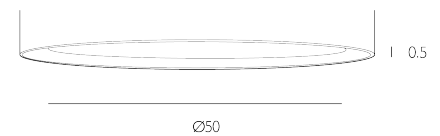

SPECIFICATIONS:

Product code:	BAF5099
Measurements:	H1 x Ø50cm
Finish:	Bespoke
Material:	Fabric
Shade Included:	Not Required
Suitable:	Indoor
Nett Weight (kg):	0 kg

Additional Information: