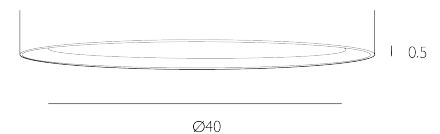

SPECIFICATIONS:

Product code:	BAF4099
Measurements:	H1 x Ø40cm
Finish:	Bespoke
Material:	Fabric
Shade Included:	Not Required
Suitable:	Indoor
Nett Weight (kg):	0 kg

Additional Information: