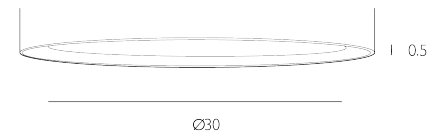

SPECIFICATIONS:

Product code:	BAF3099
Measurements:	H1 x Ø30cm
Finish:	Bespoke
Material:	Fabric
Shade Included:	Not Required
Suitable:	Indoor
Nett Weight (kg):	0 kg

Additional Information: