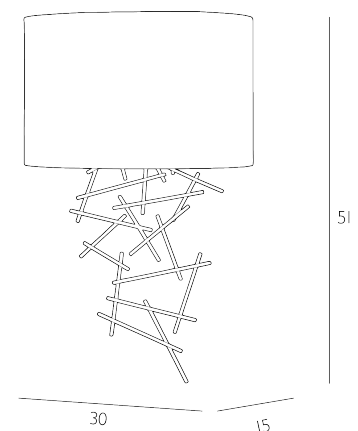

ATWOOD

Wall Light Gold Leaf With Bespoke Shade

The Atwood transcends modern design, featuring hand-applied gold leaf bars with a silk shade and opal acrylic diffuser to create a beautifully soft light.

The Atwood comes complete with a Bespoke Fabric Half drum shade. Bulb not included; takes 1 x 40W max ES GLS. We recommend our BUL-E27-LED-17 bulb. [Click here to shop.](#)
Dimmable when paired with suitable bulbs.

SPECIFICATIONS:

Product code:	ATW0735
Measurements:	D15 x H51 x W30cm
Finish:	Gold Leaf
Material:	Metal
Shade Included:	Shade Inc
Primary Bulb Detail:	1 x 40w max ES GLS
Bulb Included:	Lamp not included
Recommended Lamp:	BUL-E27-LED-17
Suitable:	Indoor
Electrical Class:	Class 2 - Double Insulated
Nett Weight (kg):	1.1 kg
	