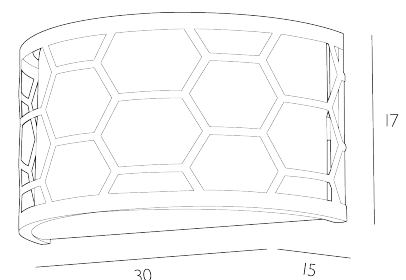

## SPECIFICATIONS:

Product code:	ARE0735
Measurements:	D15 x H17 x W30cm
Fixing Plate Dimensions:	D2.5 x H12 x W20cm
Finish:	Distressed Gold Leaf & White Frosted Glass
Material:	Glass & Metal
Shade Included:	Shade Inc
Primary Bulb Detail:	1 x 60w max ES GLS
Bulb Included:	Lamp not included
Recommended Lamp:	BUL-E27-LED-17
Suitable:	Indoor
Electrical Class:	Class 2 - Double Insulated
Nett Weight (kg):	1.5 kg