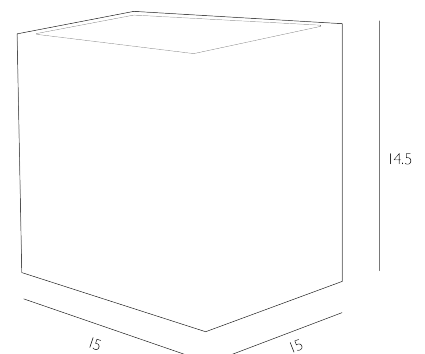

## SPECIFICATIONS:

Product code:	ANV07
Measurements:	D15 x H14.5 x W15cm
Lamp Replaceable:	Yes
Finish:	Bespoke
Material:	Fabric
Shade Included:	Shade Only
Primary Bulb Detail:	1 x 60w max E27 (with E14 Reducer)
Bulb Included:	Lamp not included
Suitable:	Indoor
Nett Weight (kg):	0.2 kg