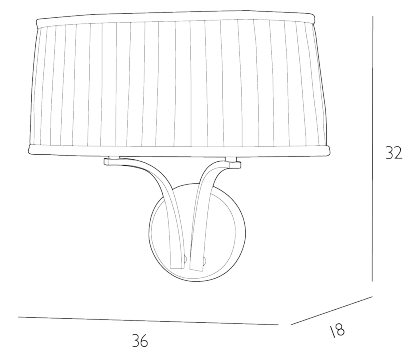

## SPECIFICATIONS:

Product code:	ALW0975
Measurements:	D18 x H32 x W36cm
Fixing Plate Dimensions:	H2.5 x Ø12cm
Shade Dimensions:	D14 x H16 x W36cm
Finish:	Antique Brass
Material:	Metal
Shade Included:	Shade Inc
Primary Bulb Detail:	2 x 40w max SES CNDL
Bulb Included:	Lamps not included
Recommended Lamp:	BUL-EI4-LED-17
Switch Type:	Pull Cord
Suitable:	Indoor