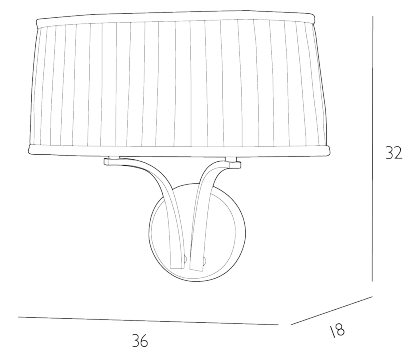

SPECIFICATIONS:

Product code:	ALW0938
Measurements:	D18 x H32 x W36cm
Fixing Plate Dimensions:	H2.5 x Ø12cm
Shade Dimensions:	D14 x H16 x W36cm
Finish:	Polished Nickel
Material:	Metal
Shade Included:	Shade Inc
Primary Bulb Detail:	2 x 40w max SES CNDL
Bulb Included:	Lamps not included
Recommended Lamp:	BUL-EI4-LED-17
Switch Type:	Pull Cord
Suitable:	Indoor