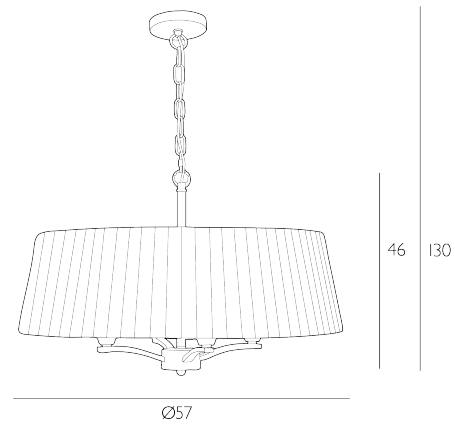

Suitable:
Electrical Class:
Nett Weight (kg):

Indoor
Class I - Earthed
1.9 kg

Additional Information:
Supplied with 85cm of cable

www.davidhuntlighting.co.uk

| sales@davidhuntlighting.co.uk

| 01295 672 628