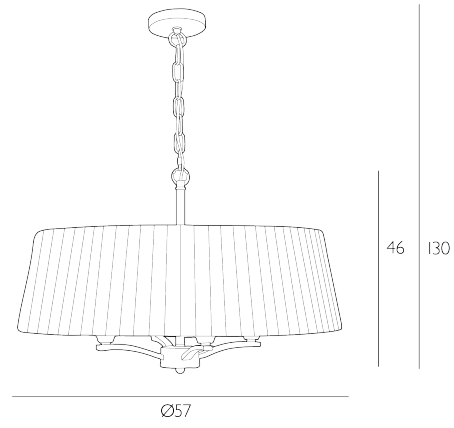

Suitable:
Electrical Class:
Nett Weight (kg):

Indoor
Class I - Earthed
1.9 kg

Additional Information:
Supplied with 85cm of cable

www.davidhuntlighting.co.uk

sales@davidhuntlighting.co.uk

01295 672 628