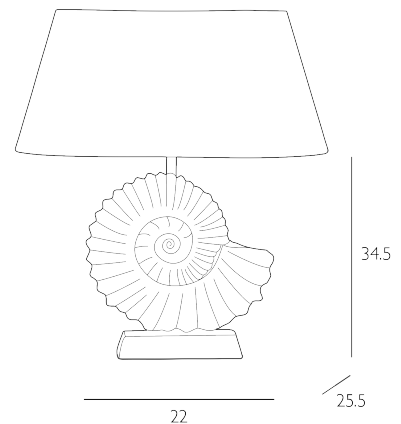

### *Table Lamp Bronze Base Only*

Our Ammonite is an exact reproduction from the fossilized shell of its namesake. The spiral swirl of this ancient fossil is handfinished in our metallic bronze and finished with a black base to allow the Ammonite to take centre stage

The Ammonite is a base only product; shade sold separately. We recommend our LEX15 shade. Click here to shop.

Bulb not included; takes 1 x 60W max ES GLS. We recommend our BUL-E27-LED-I6 bulb. Click here to shop.

## SPECIFICATIONS:

Product code:	AMM4363
Measurements:	D12 x H35 x W22cm
Dimension With Shade:	D25.5 x H44 x W40cm
Primary Associated Shade:	LEX15
Lamp Replaceable:	Yes
Finish:	Bronze
Material:	Resin
Cable Colour:	White
Shade Included:	Base Only
Primary Bulb Detail:	1 x 60w max ES GLS
Bulb Included:	Lamp not included
Recommended Lamp:	BUL-E27-LED-I6
Switch Type:	In Line Rocker
Suitable:	Indoor
Electrical Class:	Class I - Earthed
Nett Weight (kg):	5.2 kg
	⚡