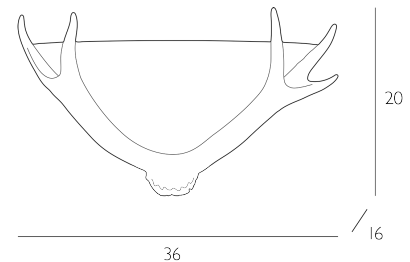

### *Wall Washer Rustic With Alabaster Glass*

Antler 1 light wall washer and hand painted in our rustic highland colourings with alabaster glass.

Bulb not included; takes 1 x 60W max ES GLS. We recommend our BUL-E27-LED-17 bulb. [Click here to shop.](#)

## SPECIFICATIONS:

Product code:	ANT07
Measurements:	D16 x H20 x W36cm
Lamp Replaceable:	Yes
Finish:	Alabaster Glass & Brown
Material:	Glass & Resin
Shade Included:	Not Required
Primary Bulb Detail:	1 x 60w max ES GLS
Bulb Included:	Lamp not included
Recommended Lamp:	BUL-E27-LED-17
Suitable:	Indoor
Electrical Class:	Class 2 - Double Insulated
Nett Weight (kg):	1.4 kg