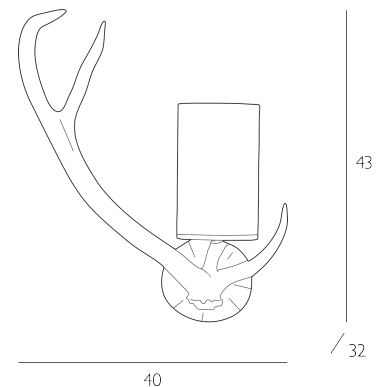

ANTLER

Left Hand Wall Light Rustic With Shade

Antler left handed single wall light, hand painted in our highland rustic finish with cream fabric drum shade.

The Antler comes complete with a Natural Linen Cylinder shade.
Bulb not included; takes 1 x 40W max SES CNDL. We recommend our BUL-E14-LED-13 bulb. [Click here to shop.](#)
Dimmable when paired with suitable bulbs.

SPECIFICATIONS:

Product code:	ANT0729L
Measurements:	D32 x H43 x W40cm
Fixing Plate Dimensions:	Ø14cm
Primary Associated Shade:	S041
Lamp Replaceable:	Yes
Finish:	Brown & Matt Bronze
Material:	Metal & Resin
Shade Included:	Shade Inc
Primary Bulb Detail:	1 x 40w max SES CNDL
Bulb Included:	Lamp not included
Recommended Lamp:	BUL-E14-LED-13
Suitable:	Indoor
Electrical Class:	Class 2 - Double Insulated
Nett Weight (kg):	1.4 kg