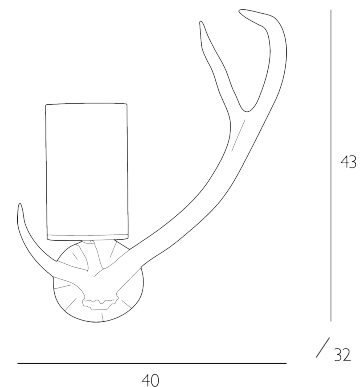

### *Right Hand Wall Light Rustic With Shade*

Antler right handed single wall light, hand painted in our highland rustic finish with cream fabric drum shade.

The Antler comes complete with a Natural Linen Cylinder shade.  
Bulb not included; takes 1 x 40W max SES CNDL. We recommend our BUL-E14-LED-13 bulb. [Click here to shop.](#)  
Dimmable when paired with suitable bulbs.

## SPECIFICATIONS:

Product code:	ANT0729R
Measurements:	D32 x H43 x W40cm
Fixing Plate Dimensions:	Ø14cm
Primary Associated Shade:	S041
Lamp Replaceable:	Yes
Finish:	Brown & Matt Bronze
Material:	Metal & Resin
Shade Included:	Shade Inc
Primary Bulb Detail:	1 x 40w max SES CNDL
Bulb Included:	Lamp not included
Recommended Lamp:	BUL-E14-LED-13
Suitable:	Indoor
Electrical Class:	Class 2 - Double Insulated
Nett Weight (kg):	1.4 kg
	☐