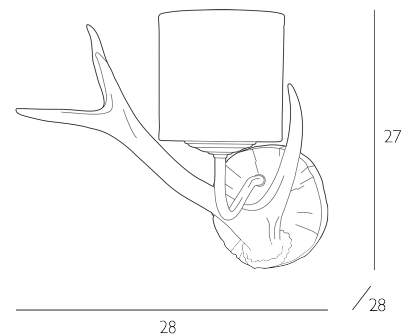

Bulb not included; takes 1 x 40W max SES GB. We recommend our BUL-E14-LED-15 bulb. [Click here to shop.](#)

Dimmable when paired with suitable bulbs.

---

## SPECIFICATIONS:

Product code:	ANT0729S
Measurements:	D28 x H27 x W28cm
Primary Associated Shade:	S066
Lamp Replaceable:	Yes
Finish:	Brown & Matt Bronze
Material:	Metal & Resin
Shade Included:	Shade Inc
Primary Bulb Detail:	1 x 40w max SES GB
Bulb Included:	Lamp not included
Recommended Lamp:	BUL-E14-LED-15
Suitable:	Indoor
Electrical Class:	Class 2 - Double Insulated
Nett Weight (kg):	1 kg