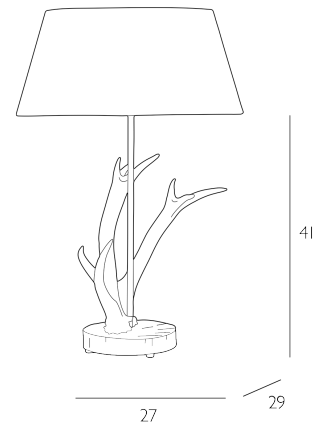

ANTLER

Table Lamp Rustic Base Only

Antler small table lamp hand painted in our highland rustic finish with bronze metalwork and coordinating braided cable. This product is sold as base only. Shown here with optional Lexington shade available to purchase separately.

The Antler is a base only product; shade sold separately. We recommend our LEX15 shade. Click here to shop.
Bulb not included; takes 1 x 60W max ES GLS. We recommend our BUL-E27-LED-16 bulb. Click here to shop.

SPECIFICATIONS:

Product code:	ANT4129
Measurements:	D29 x H41 x W27cm
Dimension With Shade:	D29 x H60 x W40cm
Primary Associated Shade:	LEX15
Lamp Replaceable:	Yes
Finish:	Brown & Matt Bronze
Material:	Metal & Resin
Cable Colour:	Braided Brown
Shade Included:	Base Only
Primary Bulb Detail:	1 x 60w max ES GLS
Bulb Included:	Lamp not included
Recommended Lamp:	BUL-E27-LED-16
Switch Type:	In Line Rocker
Suitable:	Indoor
Electrical Class:	Class I - Earthed
Nett Weight (kg):	3 kg
	⚠