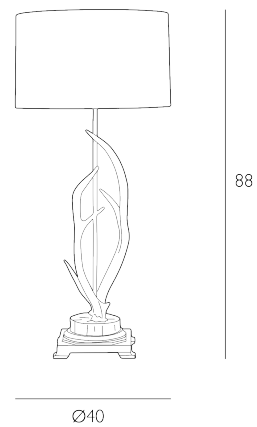

ANTLER

Table Lamp Bleached With Shade

Antler large table lamp hand painted in our bleached finish with natural metalwork. Supplied complete with cream fabric drum shade.

The Antler comes complete with a Natural Linen Drum shade.
Bulb not included; takes 1 x 60W max BC GLS. We recommend our BUL-B22-LED-4 bulb. [Click here to shop.](#)

SPECIFICATIONS:

| | |
|---------------------------|---------------------|
| Product code: | ANT4215 |
| Measurements: | H88 x Ø40cm |
| Primary Associated Shade: | S051 |
| Lamp Replaceable: | Yes |
| Finish: | Cream & Matt Bronze |
| Material: | Metal & Resin |
| Cable Colour: | Braided Black |
| Shade Included: | Shade Inc |
| Primary Bulb Detail: | 1 x 60w max B22 GLS |
| Bulb Included: | Lamp not included |
| Recommended Lamp: | BUL-B22-LED-4 |
| Switch Type: | Push Bar |
| Suitable: | Indoor |
| Electrical Class: | Class I - Earthed |
| Nett Weight (kg): | 3.2 kg ± 0.1 |