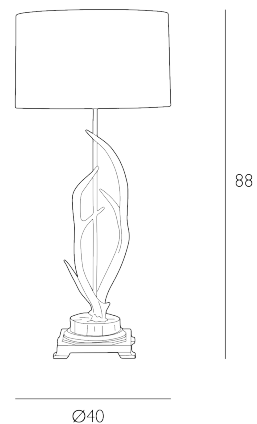

### *Table Lamp Rustic With Shade*

Antler large table lamp hand painted in our highland rustic finish with bronze metalwork. Supplied complete with natural cream fabric drum shade.

The Antler comes complete with a Natural Linen Drum shade.  
Bulb not included; takes 1 x 60W max ES GLS. We recommend our BUL-E27-LED-I6 bulb. [Click here to shop.](#)

## SPECIFICATIONS:

Product code:	ANT4229
Measurements:	H88 x Ø40cm
Primary Associated Shade:	S05 I
Lamp Replaceable:	Yes
Finish:	Brown & Matt Bronze
Material:	Metal & Resin
Cable Colour:	Braided Brown
Shade Included:	Shade Inc
Primary Bulb Detail:	1 x 60w max ES GLS
Bulb Included:	Lamp not included
Recommended Lamp:	BUL-E27-LED-I6
Switch Type:	In Line Rocker
Suitable:	Indoor
Electrical Class:	Class I - Earthed
Nett Weight (kg):	3.2 kg