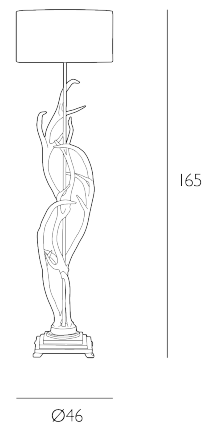

### *Floor Lamp Rustic With Shade*

Antler floor lamp hand painted in our highland rustic finish with bronze metalwork. Supplied complete with natural cream fabric drum shade. Due to the size and complexity of the product, this fitting is manufactured to order with an extended lead time. The Antler floor lamp is supplied fully assembled and delivered on a pallet.

The Antler comes complete with a Cream Fabric Drum shade.  
Bulb not included; takes 1 x 60W max ES GLS. We recommend our BUL-E27-LED-I6 bulb. [Click here to shop.](#)

## SPECIFICATIONS:

Product code:	ANT4929
Measurements:	H 165 x Ø46cm
Primary Associated Shade:	S704
Lamp Replaceable:	Yes
Finish:	Brown & Matt Bronze
Material:	Metal & Resin
Cable Colour:	Braided Brown
Shade Included:	Shade Inc
Primary Bulb Detail:	1 x 60w max ES GLS
Bulb Included:	Lamp not included
Recommended Lamp:	BUL-E27-LED-I6
Switch Type:	Foot Switch
Suitable:	Indoor
Electrical Class:	Class I - Earthed
Nett Weight (kg):	7 kg