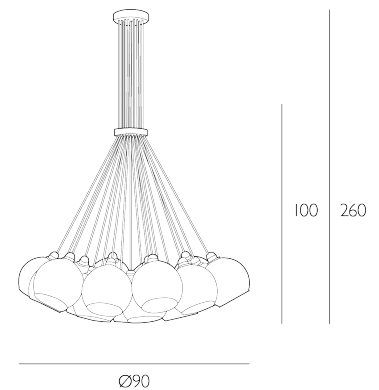

APOLLO

Wall Light Antique Brass and Glass

The Apollo Collection is a versatile and impactful design. The gathered glass effect of the 7 pendant creates a dramatic cluster of light whereas the single pendant and wall light creates a simplified design aesthetic which works well in all interior spaces. Available in Butter Brass, Antique Brass and Polished Chrome with a choice of either clear, opal or amber glass. Bulb not included; takes 1 x 40W max ES GLS. We recommend our BUL-E27-LED-16 bulb. Click here to shop. Dimmable when paired with suitable bulbs.

SPECIFICATIONS:

Product code:	APO0775C
Measurements:	H28 x Ø17cm
Fixing Plate Dimensions:	Ø8.5cm
Lamp Replaceable:	Yes
Finish:	Antique Brass & Glass
Material:	Glass & Solid Brass
Shade Included:	Not Required
Primary Bulb Detail:	1 x 40w max ES GLS
Bulb Included:	Lamp not included
Recommended Lamp:	BUL-E27-LED-16
Suitable:	Indoor
Electrical Class:	Class I - Earthed
Nett Weight (kg):	0.7 kg
	±