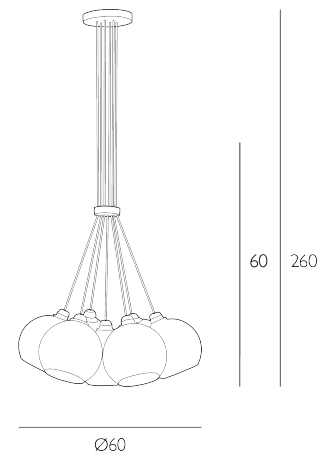

APOLLO

7 Light Cluster Pendant Butter Brass and Opal Glass

The Apollo Collection is a versatile and impactful design. The gathered glass effect of the 7 pendant creates a dramatic cluster of light whereas the single pendant and wall light creates a simplified design aesthetic which works well in all interior spaces. Available in Butter Brass, Antique Brass and Polished Chrome with a choice of either clear, opal or amber glass. Height is adjustable at the point of installation (60-260cm). Bulb not included; takes 7 x 40W max ES GLOBE. We recommend our BUL-E27-LED-26 bulb. Click here to shop. Dimmable when paired with suitable bulbs.

SPECIFICATIONS:

Product code:	APO34400
Measurements:	H min60 - max260 x Ø60cm
Fixing Plate Dimensions:	H2 x Ø16cm
Lamp Replaceable:	Yes
Finish:	Brushed Brass & Opal Glass
Material:	Glass & Solid Brass
Cable Colour:	Braided Ivory
Shade Included:	Not Required
Primary Bulb Detail:	7 x 40w max ES Globe
Bulb Included:	Lamps not included
Recommended Lamp:	BUL-E27-LED-26
Suitable:	Indoor
Electrical Class:	Class I - Earthed
Nett Weight (kg):	6.5 kg ⚠️ ⚠️

Additional Information:

This fitting, including its packaging, may not fit through entryways less than 65cm wide. Please check before placing your order | Please be aware this fitting weighs 6.5kg, please ensure you have adequate fixings and support to raise and install this fitting in the intended location