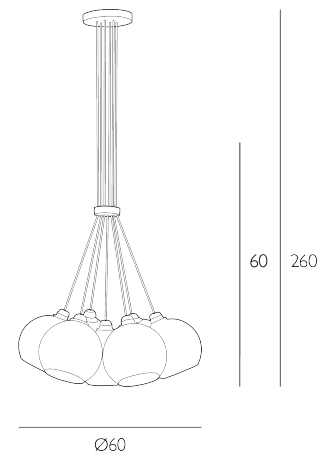

APOLLO

7 Light Cluster Pendant Antique Brass and Opal Glass

The Apollo Collection is a versatile and impactful design. The gathered glass effect of the 7 pendant creates a dramatic cluster of light whereas the single pendant and wall light creates a simplified design aesthetic which works well in all interior spaces. Available in Butter Brass, Antique Brass and Polished Chrome with a choice of either clear, opal or amber glass. Height is adjustable at the point of installation (60-260cm). Bulb not included; takes 7 x 40W max ES GLOBE. We recommend our BUL-E27-LED-26 bulb. Click here to shop. Dimmable when paired with suitable bulbs.

SPECIFICATIONS:

Product code:	APO34750
Measurements:	H min60 - max260 x Ø60cm
Fixing Plate Dimensions:	H2 x Ø16cm
Lamp Replaceable:	Yes
Finish:	Antique Brass & Opal Glass
Material:	Glass & Solid Brass
Cable Colour:	Braided Brown
Shade Included:	Not Required
Primary Bulb Detail:	7 x 40w max ES Globe
Bulb Included:	Lamps not included
Recommended Lamp:	BUL-E27-LED-26
Suitable:	Indoor
Electrical Class:	Class I - Earthed
Nett Weight (kg):	6.5 kg ⚠️ ⚠️

Additional Information:

This fitting, including its packaging, may not fit through entryways less than 65cm wide. Please check before placing your order | Please be aware this fitting weighs 6.5kg, please ensure you have adequate fixings and support to raise and install this fitting in the intended location