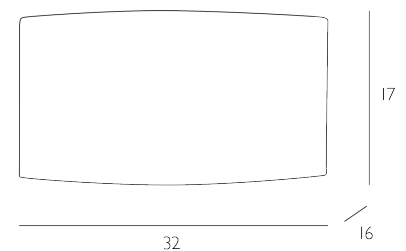

SPECIFICATIONS:

Product code:	ASC0799
Measurements:	D16 x H17 x W32cm
Primary Associated Shade:	S0199
Lamp Replaceable:	Yes
Finish:	Bronze
Material:	Resin
Shade Included:	Shade Inc
Primary Bulb Detail:	1 x 40w max ES GB
Bulb Included:	Lamp not included
Recommended Lamp:	BUL-E27-LED-22
Suitable:	Indoor
Electrical Class:	Class 2 - Double Insulated
Nett Weight (kg):	0.3 kg